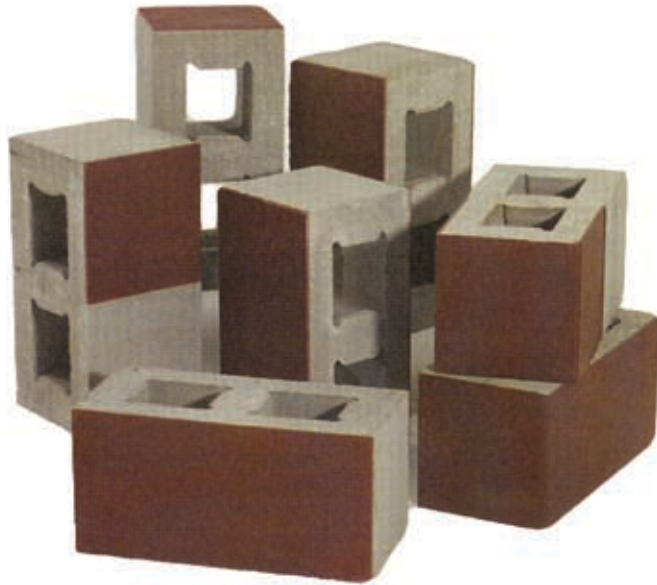

M/BED BLOCK SYSTEM, LLC

Mounting fixtures into concrete masonry walls.

The challenge of attaching fixtures to concrete masonry has been solved! M/BED provides steel plates embedded into one or more faces of standard concrete masonry units (CMU) during manufacture. The result is a permanent mounting area that can be installed by a mason right along with the rest of the wall. Imagine the savings, both in construction time and finishing!