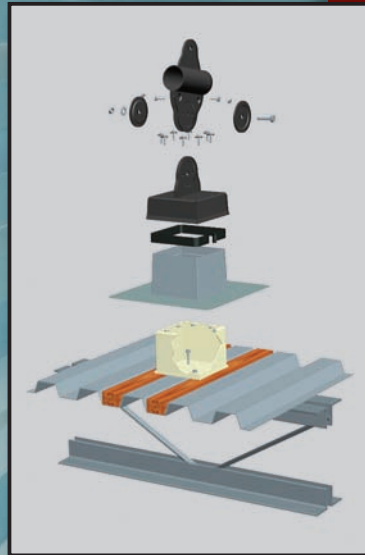

When you really need your equipment covered, call **RoofScreen!**

- Leak proof roof connection
- Pre-engineered for any wind load
- Modular, bolt-together design

RoofScreen

Call us toll free at
866-ROOFSCREEN
866-766-3727
roofscreen.com