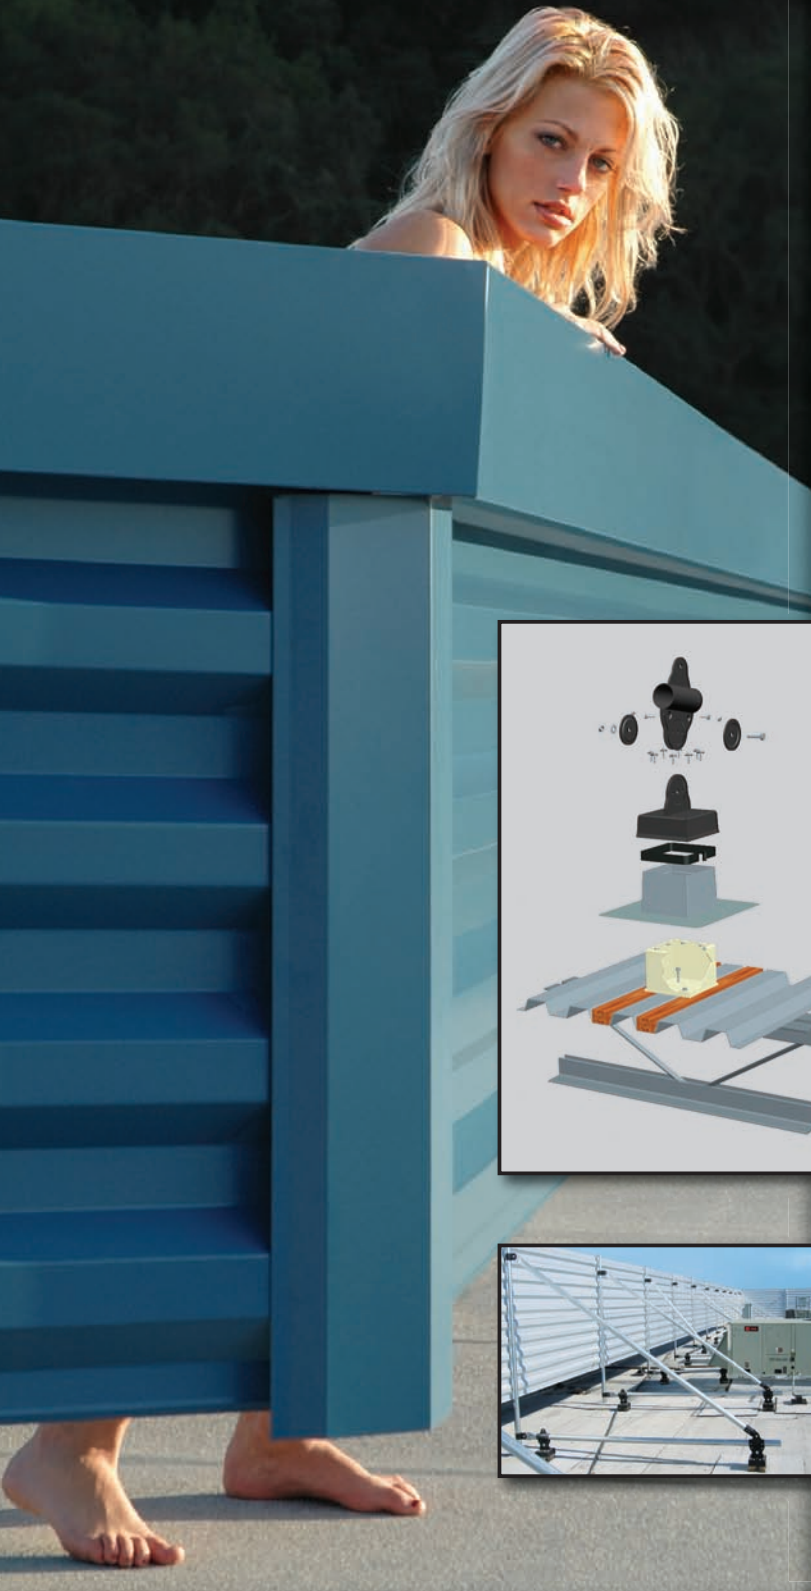

When you really need your equipment covered, call **RoofScreen!**

- Leak proof roof connection
- Pre-engineered for any wind load
- Modular, bolt-together design

RoofScreen

Call us toll free at
866-ROOFSCREEN
866-766-3727
roofscreen.com