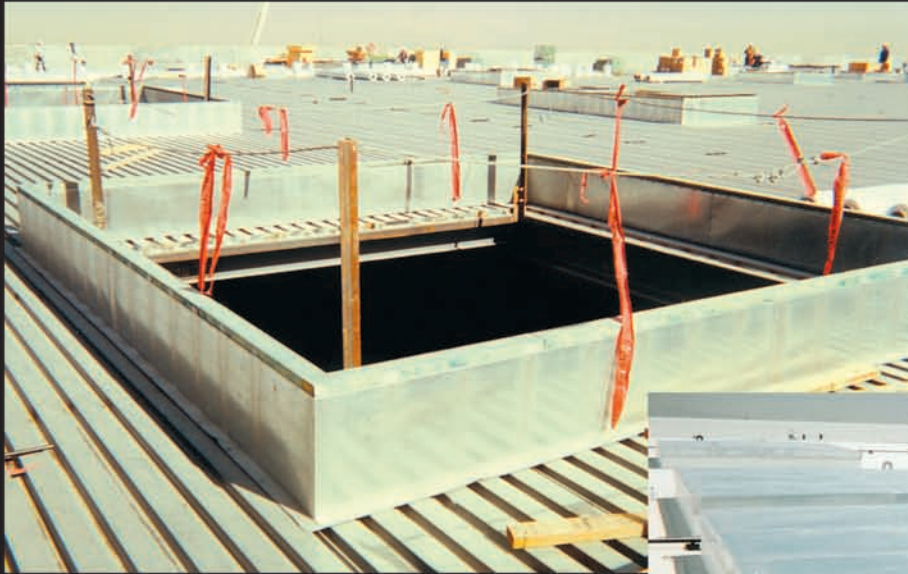

## EQUIPMENT ACCESS CURB

Allows full access through the roof for easy removal or change-out of interior equipment. Ideal for water treatment plants, supermarkets and other facilities where cumbersome equipment is housed. After roofed in, the special structural curb is installed with reinforced, removable covers with attached lifting lugs.

## INTERIOR SKYLIGHT SAFETY SCREEN

OSHA approved! Interior Safety Screen mounting, instead of exterior mounting, eliminates additional jobsite labor because the screen is built into the RPI structural curb. Saves cost, provides clean exterior look, and offers maximum security against entry. Curb can be manufactured to any bar joist spacing, which eliminates reinforcing. RPI can also supply the skylights, or, just the screens to be mounted inside existing curbs.